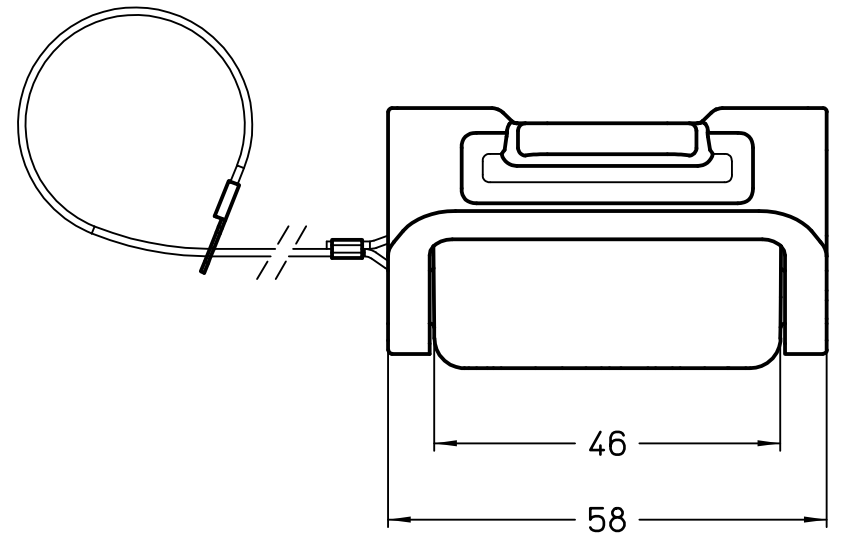

1

2

3

	Dimensions in mm
Original Size A4	
Date 06/11/23	
Sign. G. Renna	

Simplified representation with dimensions without tolerance

THCW 16 G
Insulating cover, size "77.27", with 2 levers, with loop - T-Type/W

Scale
1:1

1

2

3