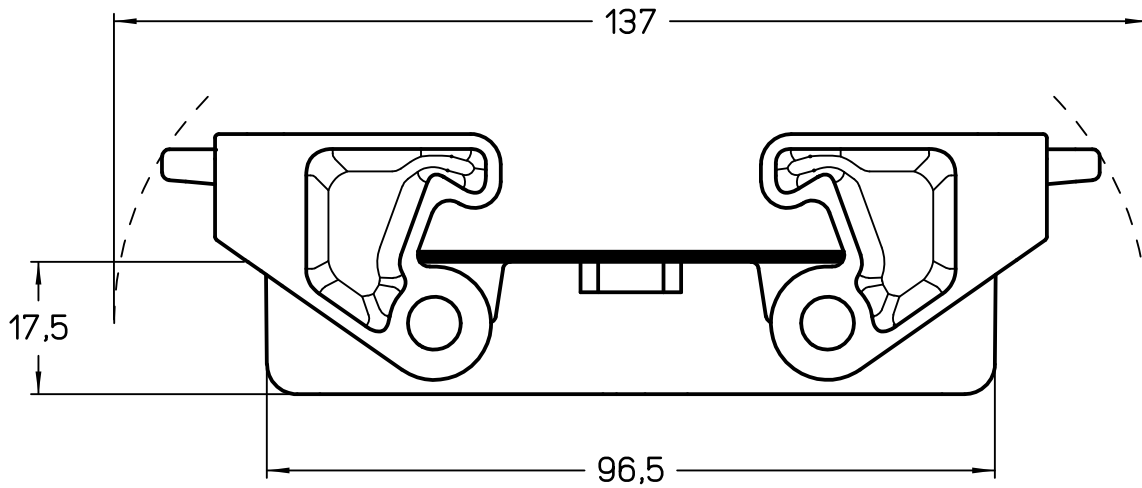

1

2

3

	Dimensions in mm
Original Size A4	
Date 06/11/23	
Sign. G. Renna	

Simplified representation with dimensions without tolerance

THCW 16 G
Insulating cover, size "77.27", with 2 levers, with loop - T-Type/W

Scale
1:1

1

2

3