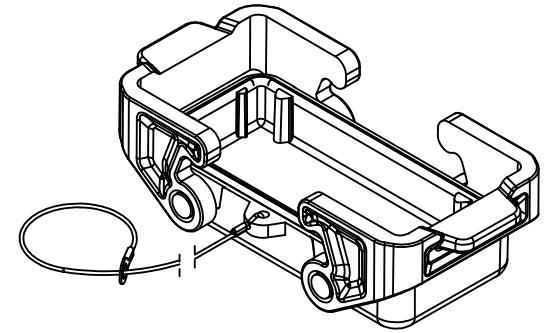

1

2

3

	Dimensions in mm
Original Size A4	
Date 06/11/23	
Sign. G. Renna	

Simplified representation with dimensions without tolerance

THCW 16 G
Insulating cover, size "77.27", with 2 levers, with loop - T-Type/W

Scale
1:1

1

2

3